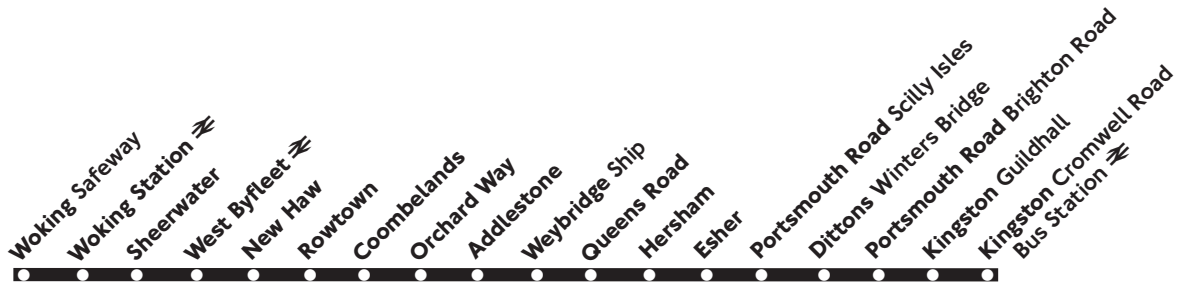

No service on Sunday or Public Holidays

Route 471 is operated on behalf of Surrey County Council

Operated by Travel London (01932 745230) 28.8.04(A) T66890

471

Woking - Esher - Kingston

Mondays to Saturdays
except evenings

Oyster Prepay is not accepted on this service.

Bus Passes, Travelcards, Freedom Passes and Saver Tickets may be used between Portsmouth Road Brighton Road and Kingston only.

Monday - Friday

Woking Safeway	---	---	---	0915		1415	1515	1617	1717	1817
Woking Cawsey Way	---	---	---	0917		1417	1517	1619	1719	1819
Woking Station Lock Way ⇌	---	---	---	0918		1418	1518	1620	1720	1820
Sheerwater Lambourne Crescent	---	---	---	0928		1428	1528	1630	1730	1830
West Byfleet Station ⇌	---	---	---	0933		1433	1537	1635	1735	1835
Byfleet St Mary's Day Centre	---	---	---					1541		
Manor Farm Sanway Road	---	---	---					1543		
Byfleet Plough	---	---	---					1546		
Brooklands Tesco	---	---	---					1549		
Byfleet & New Haw Station ⇌	0615	---	---					1552		
New Haw Black Prince	↓	0732	---	0938	Then	1438	↓	1640	1740	1840
New Haw White Hart	0617	0734	---		every	↓	1555	↓	↓	1843
New Haw Parkside			---	0940	60	1440				
New Haw Grange Road			---	0942	minutes	1442		1642	1742	
Rowtown Rose Park			---	0946	until	1446		1646	1746	
Coombelands			---	0948		1448		1648	1748	
Orchard Way	↓	↓	---	0951		1451	↓	1651	1751	↓
Addlestone Tesco	0621	0739	0854	0954		1454	1604	1654	1754	1847
Weybridge Ship	0627	0747	0902	1002		1502	1612	1702	1802	---
Queens Road Ashley Road	0633	0753	0908	1008		1508	1618	1708	1808	---
Hersham Barley Mow	0637	0757	0912	1012		1512	1622	1712	1812	---
Esher Old Council Offices	0642	0802	0917	1017		1517	1627	1717	1817	---
Portsmouth Road Scilly Isles	0646	0806	0921	1021		1521	1631	1721	1821	---
Dittons Winters Bridge	0650	0810	0925	1025		1525	1635	1725	1825	---
Kingston Cromwell Road Bus Station ⇌	0700	0820	0935	1035		1535	1645	1735	1835	---